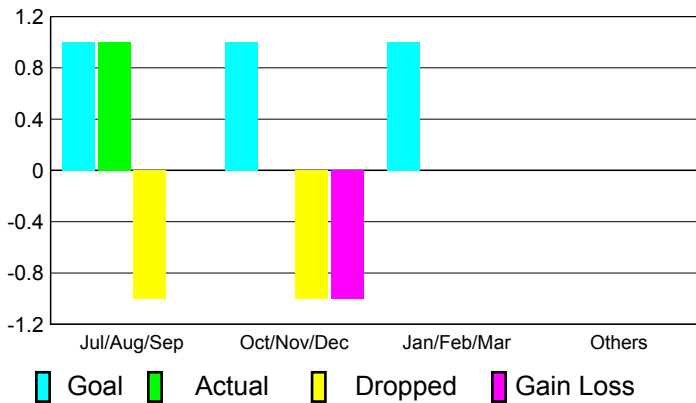

2010-2011 GMT Reports for District (or Undistricted) **District 201C1**

GMT: **JOHN ROWLAND MC ATEE**

Location: **AUSTRALIA**

GMT CA: **7**

CLUBS

Club Results
2010-2011

Clubs
2009-2010

Month	New Club Goal	Actual New Clubs	Actual Dropped Clubs	Gain/Loss of Clubs	Gain/Loss of Clubs
Jul/Aug/Sep	1	1	-1	0	0
Oct/Nov/Dec	1	0	-1	-1	0
Jan/Feb/Mar	1	0	0	0	0
Apr/May/June	0	0	0	0	0
Totals	3	1	-2	-1	0

Club Results 2010-2011

Goal, New, Dropped, Gain/Loss

Comparison of Club Gain/Loss

Current Year Compared to the Previous Year

YTD Status Quo Clubs 2010-2011

Status Quo Clubs Compared to Status Quo Members

MEMBERSHIP