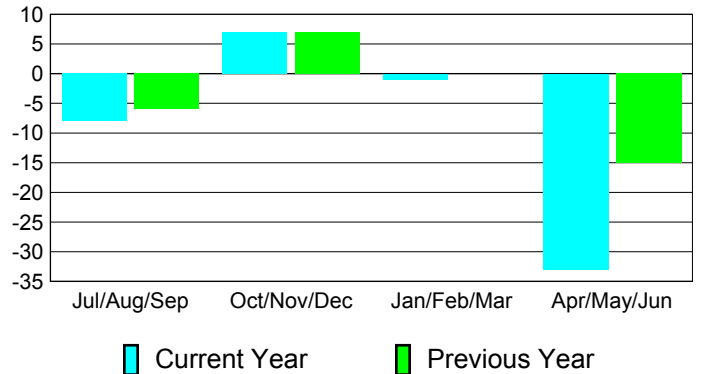

Membership Results
2010-2011

Membership
2009-2010

Month	Net Memb Goal	Actual New Memb	Actual Dropped Memb	Gain/Loss of Memb	Gain/Loss of Memb
Jul/Aug/Sep	4	45	-53	-8	-6
Oct/Nov/Dec	13	36	-29	7	7
Jan/Feb/Mar	9	39	-40	-1	0
Apr/May/June	7	26	-59	-33	-15
Totals	33	146	-181	-35	-14

Membership Results 2010-2011

Goal, New, Dropped, Gain/Loss

Comparison of Membership Gain/Loss

Current Year Compared to the Previous Year

Gender Comparison 2010-2011

Jul/Aug/Sep

Oct/Nov/Dec

Jan/Feb/Mar

Apr/May/June

Male

Female